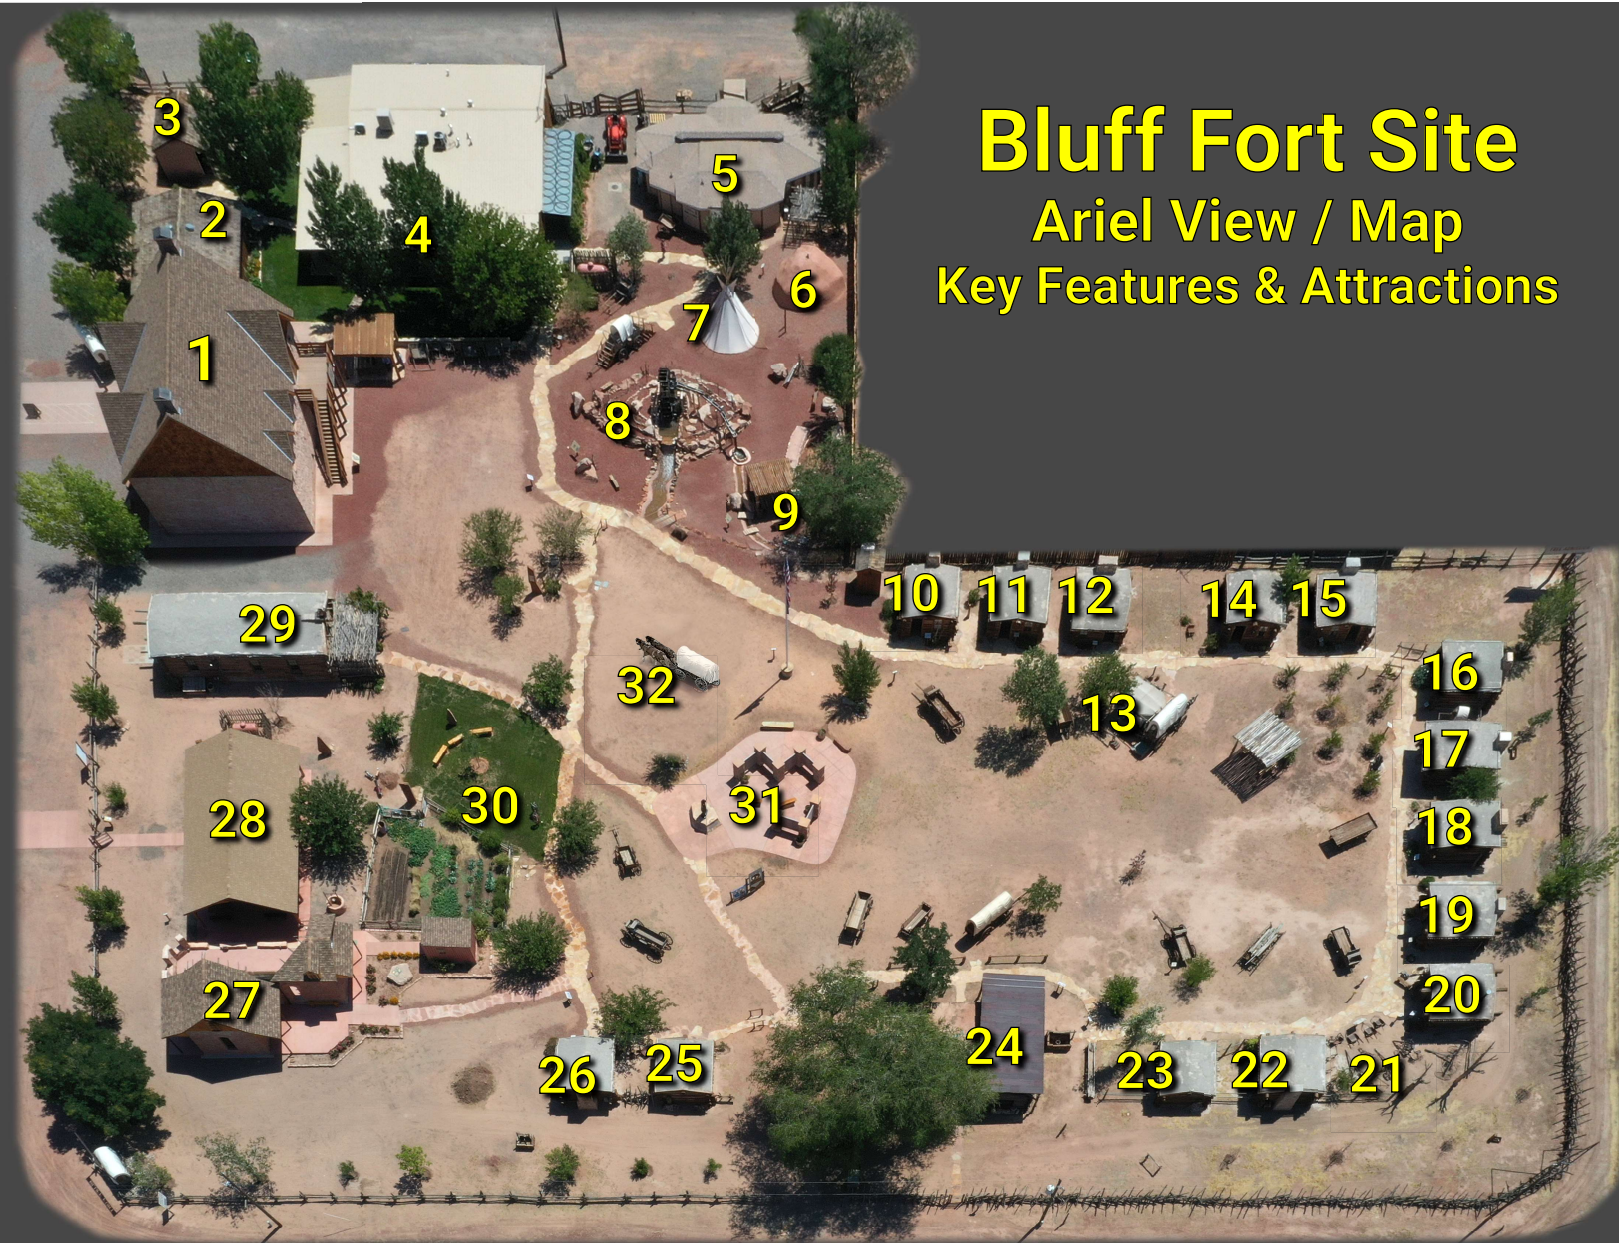

Bluff Fort Site

Ariel View / Map

Key Features & Attractions

1. Visitor's Center / Co-op
2. Restrooms
3. Relief Society Building
4. Bakery / Patio
5. Sewing Center
6. Navajo Hogan
7. Ute Tepee
8. Water Wheel
9. Gold Panning
10. Butt Cabin
11. Wood Cabin

12. F. I. Jones & Mackelprang Cabin
13. Holyoak Encampment
14. Walton Cabin
15. Bayles Cabin
16. Decker Cabin
17. Nielson Cabin
18. Hobbs Cabin
19. Haskell Cabin
20. Amasa Barton Blacksmith Shop
21. Farm Equipment Display
22. James Redd Cabin

23. Lemuel Redd Cabin
24. Joseph Barton Cabin
25. Lyman Cabin
26. Perkins Cabin
27. Kumen Jones Home
28. Pavilion
29. School / Meetinghouse
30. Stick Horses Play Area
31. Monument
32. Wagon / Horses Display